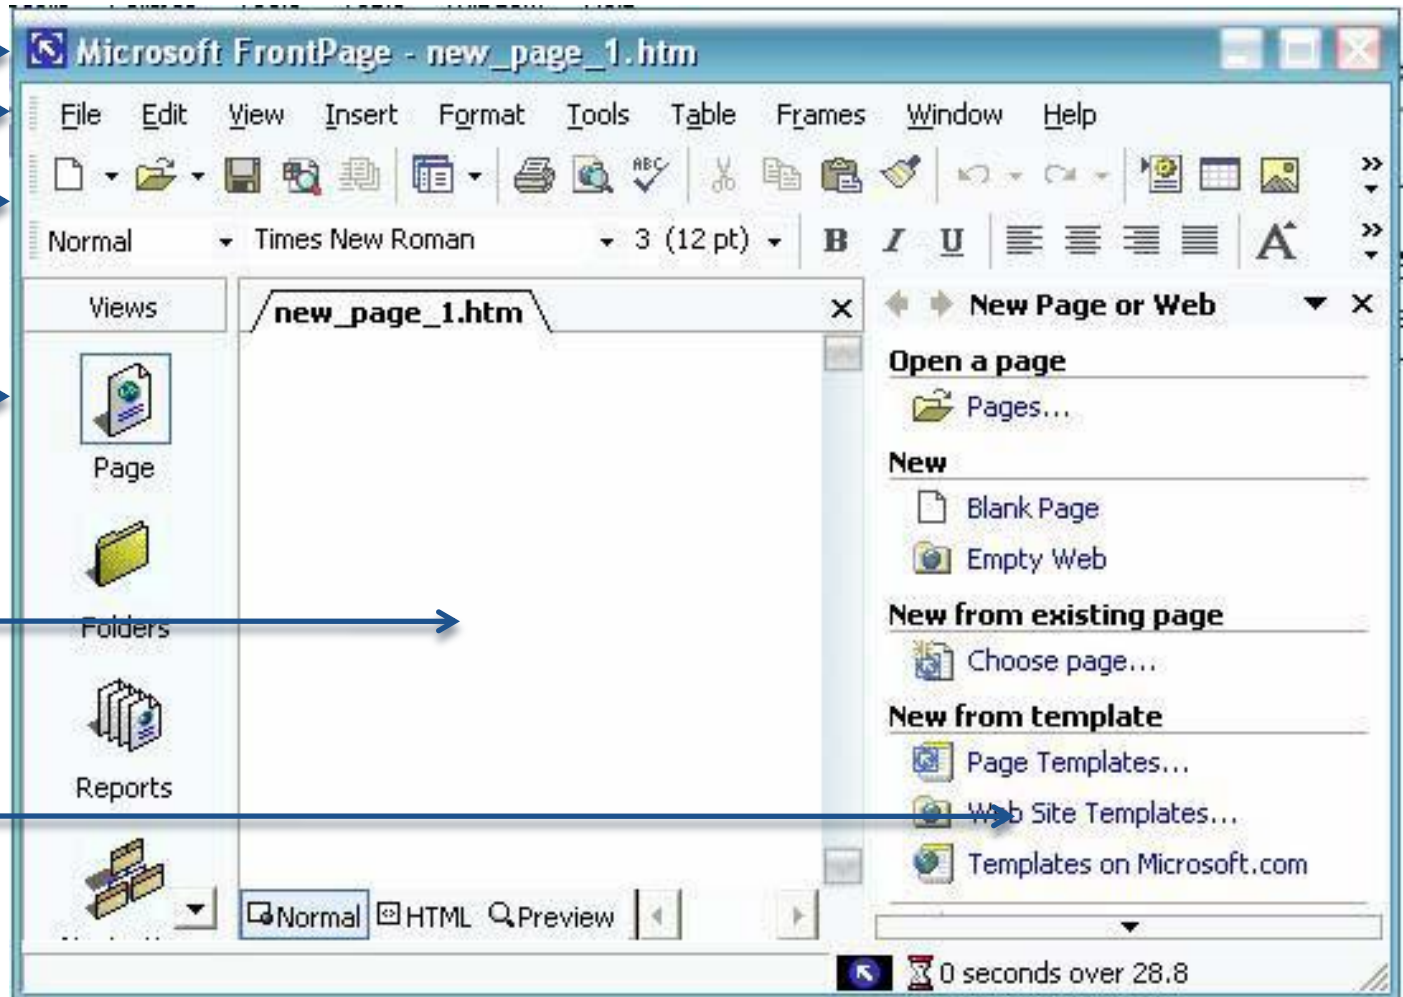

# Tampilan Awal Frontpage

Title Bar

Menu Bar

Toolbar  
Standar

Panel  
Views

Area  
Kerja

Task  
Panel